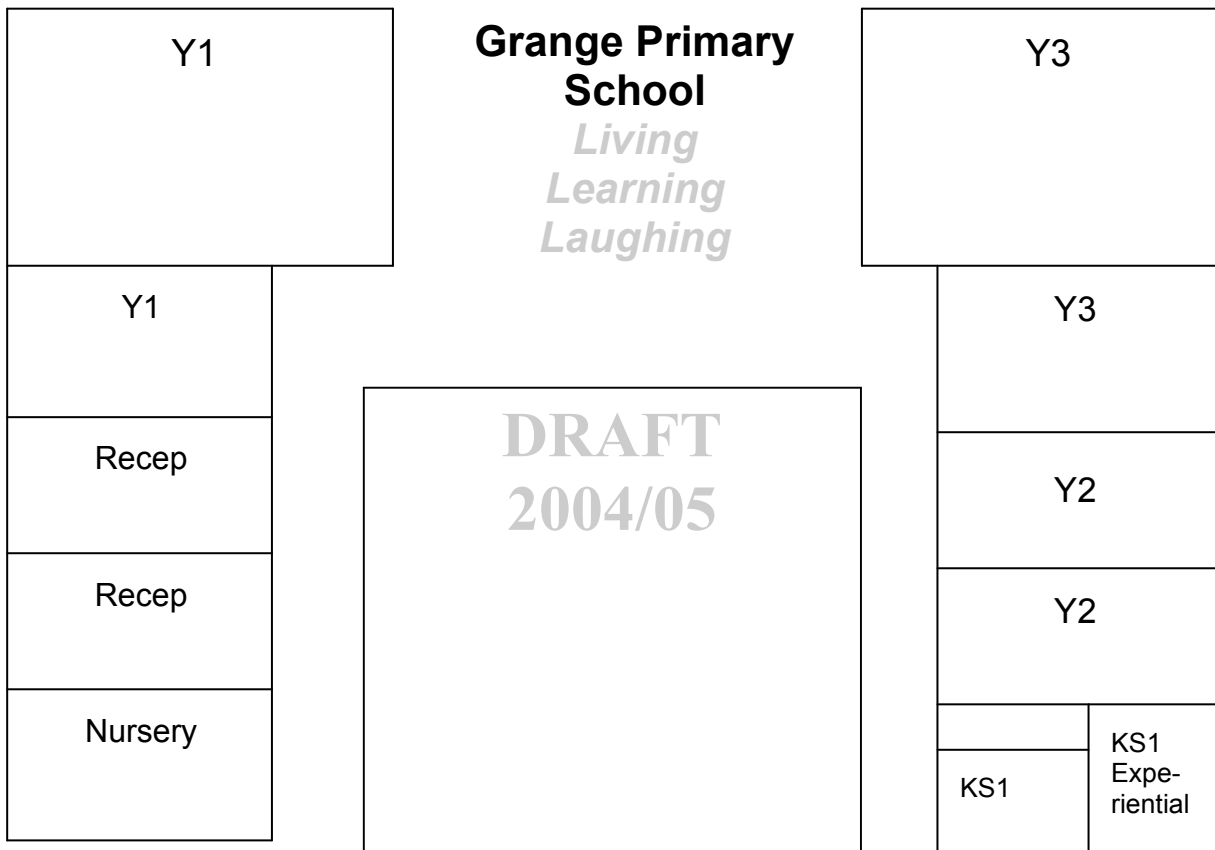

Y5	Y6	Y6	Y5
----	----	----	----

Nurture suite/KS2 experiential and LC base	Staff Room	Head's Office	School Office	Y4	Y4
--	------------	---------------	---------------	----	----

**Adventure  
Playground**